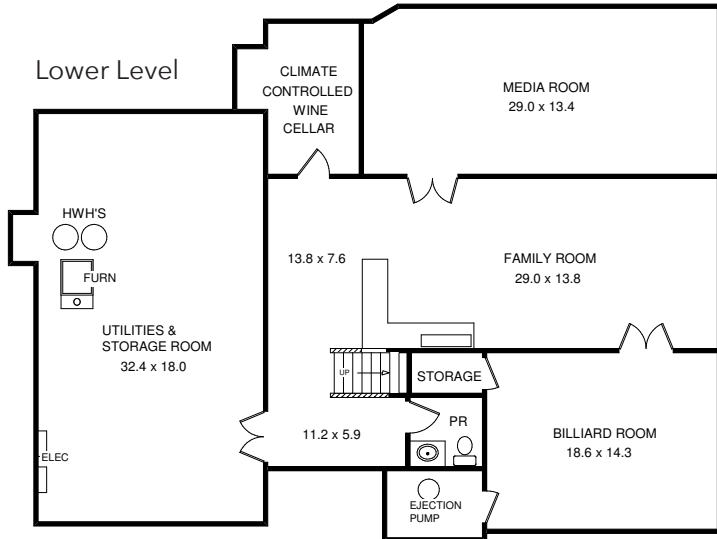

The Floor Plan | 21 Melrose Lane | Chatham Township

**Nancy Cook**  
Sales Associate  
Cell 973.727.7614  
Email [ncook@turpinrealtors.com](mailto:ncook@turpinrealtors.com)

**Deirdre Coleman**  
Sales Associate  
Cell 973.464.8159  
Email [dcoleman@turpinrealtors.com](mailto:dcoleman@turpinrealtors.com)