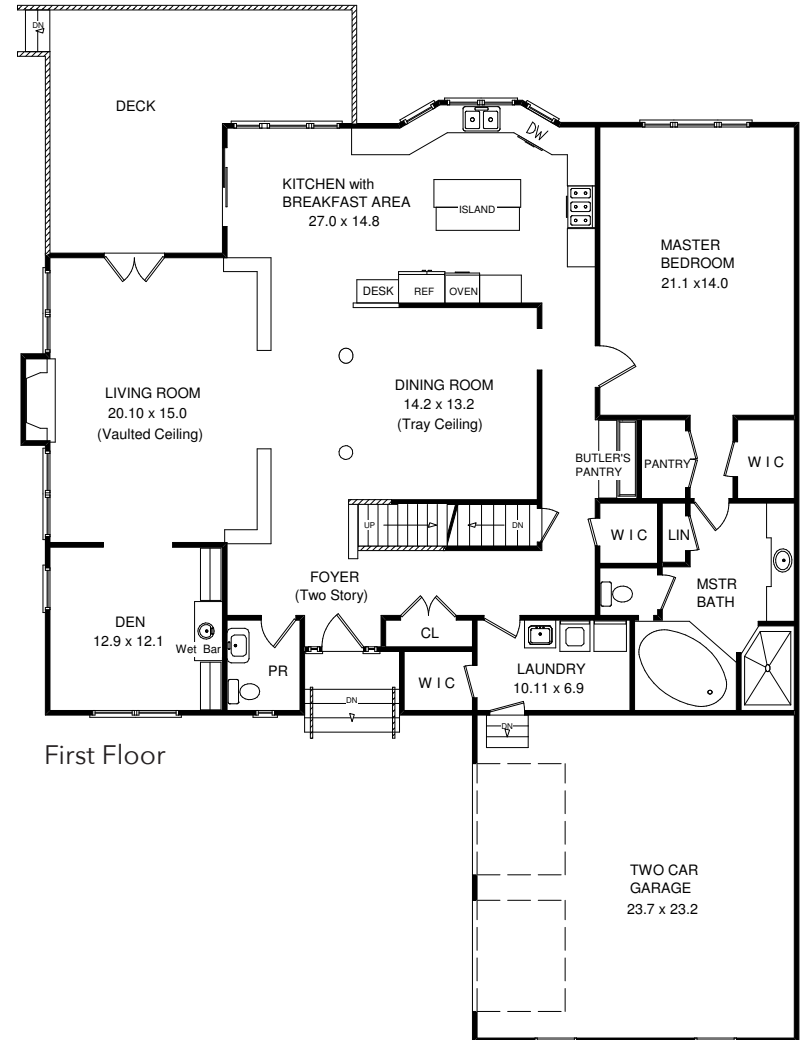

The Floor Plan | 21 Melrose Lane | Chatham Township

**Nancy Cook**  
Sales Associate  
Cell 973.727.7614  
Email [ncook@turpinrealtors.com](mailto:ncook@turpinrealtors.com)

**Deirdre Coleman**  
Sales Associate  
Cell 973.464.8159  
Email [dcoleman@turpinrealtors.com](mailto:dcoleman@turpinrealtors.com)