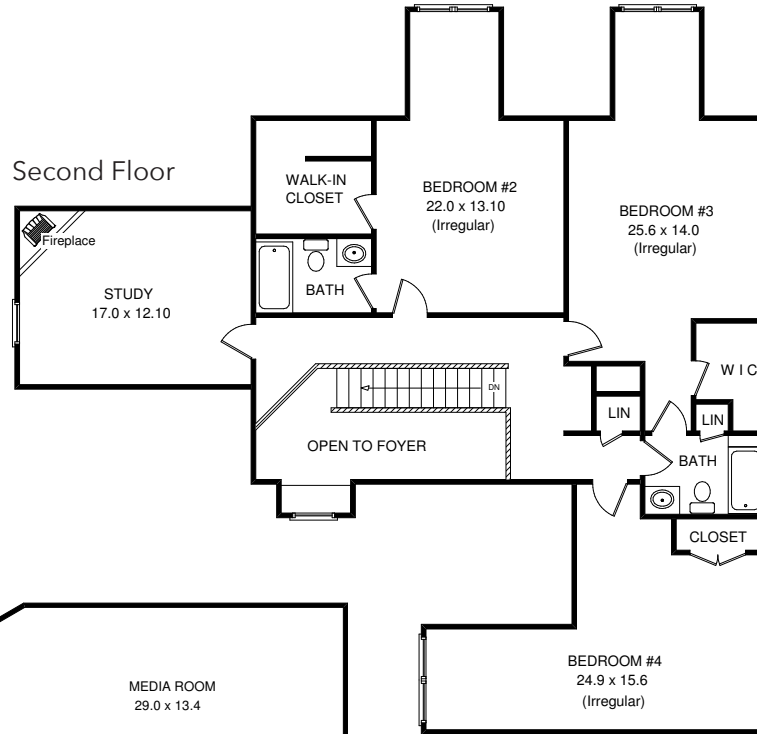

The Floor Plan | 21 Melrose Lane | Chatham Township

**Nancy Cook**  
Sales Associate  
Cell 973.727.7614  
Email [ncook@turpinrealtors.com](mailto:ncook@turpinrealtors.com)

**Deirdre Coleman**  
Sales Associate  
Cell 973.464.8159  
Email [dcoleman@turpinrealtors.com](mailto:dcoleman@turpinrealtors.com)