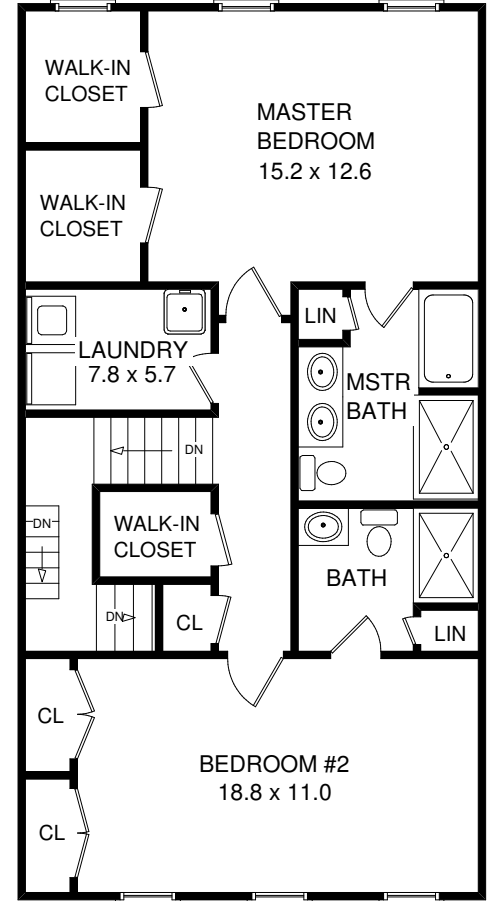

The Floor Plan | 10 Cook Avenue, Unit 6 | Madison

Second Floor

Lower Level

Pamela Fairley
Sales Associates
Cell 973-886-2414
Email pfairley@turpinrealtors.com