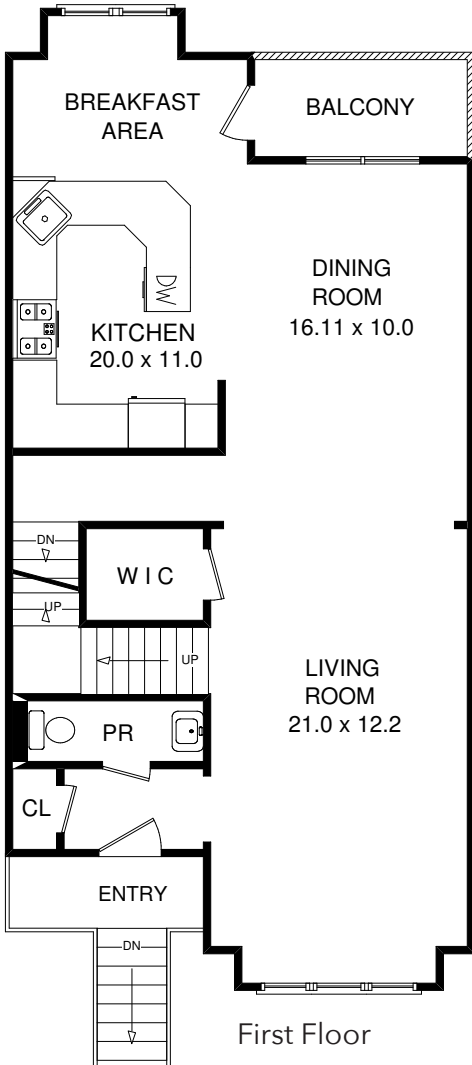

The Floor Plan | 10 Cook Avenue, Unit 6 | Madison

Second Floor

Lower Level

Pamela Fairley
Sales Associates
Cell 973-886-2414
Email pfairley@turpinrealtors.com