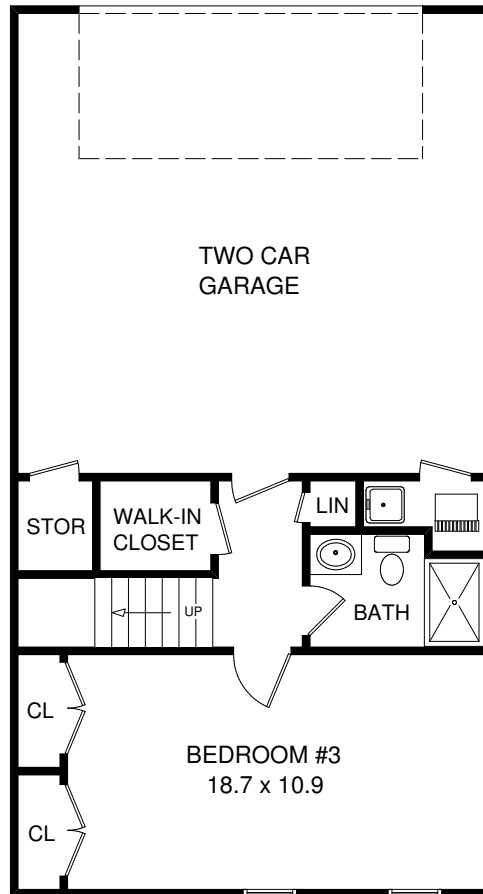

The Floor Plan | 10 Cook Avenue, Unit 6 | Madison

Second Floor

Lower Level

Pamela Fairley
Sales Associates
Cell 973-886-2414
Email pfairley@turpinrealtors.com