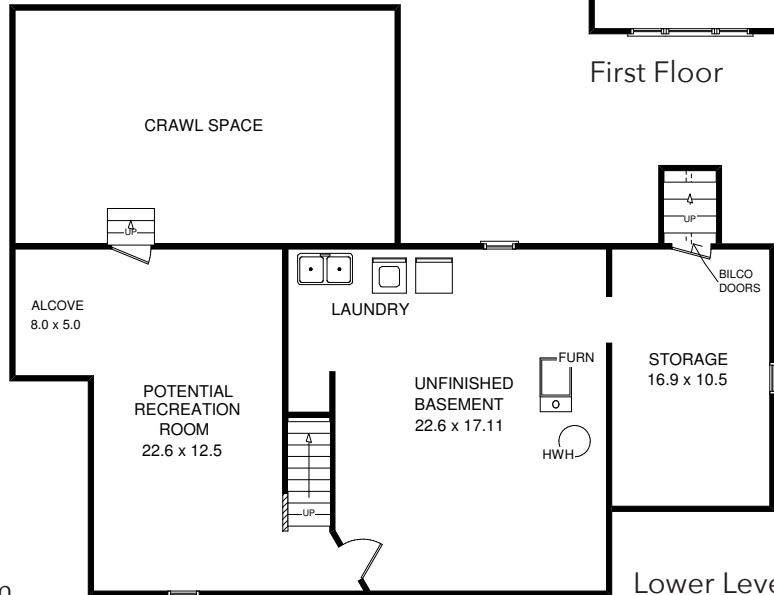

The Floor Plan | 68 Chandler Road | Chatham Borough

Second Floor

First Floor

Lower Level

**Noreen Ryan**  
Sales Associate  
Cell 973.477.1086  
Email [nryan@turpinrealtors.com](mailto:nryan@turpinrealtors.com)