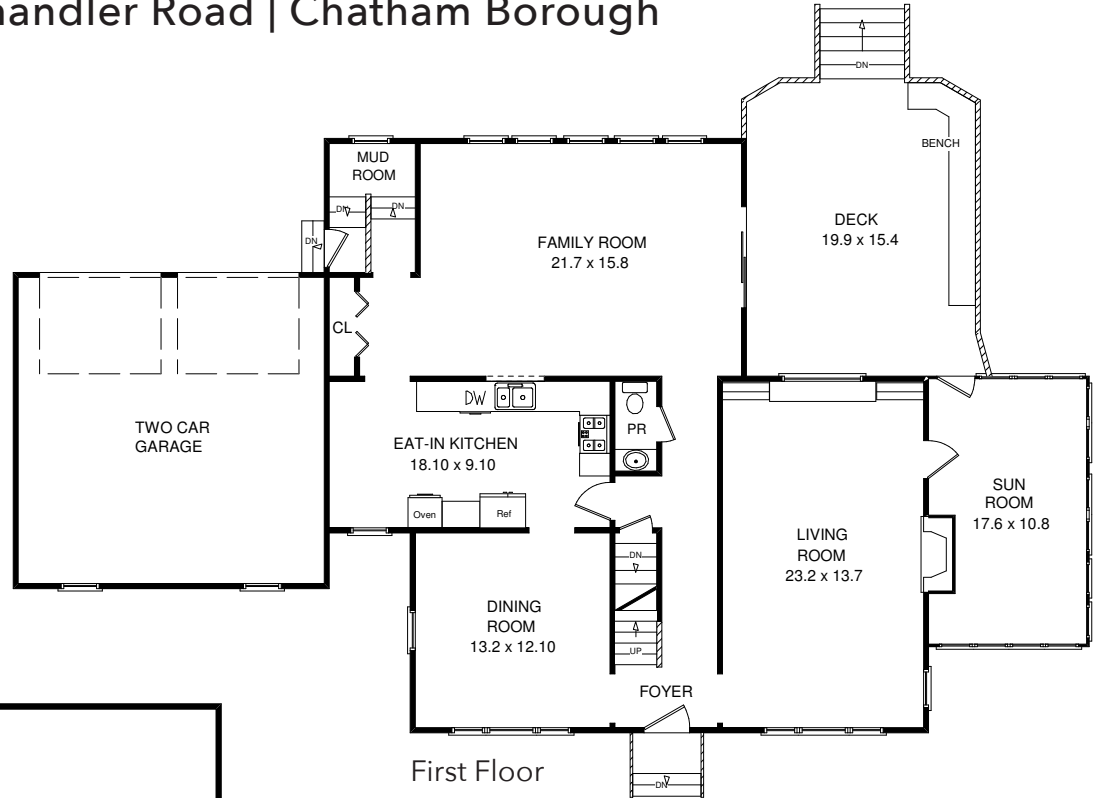

The Floor Plan | 68 Chandler Road | Chatham Borough

Second Floor

First Floor

Lower Level

**Noreen Ryan**  
Sales Associate  
Cell 973.477.1086  
Email [nryan@turpinrealtors.com](mailto:nryan@turpinrealtors.com)