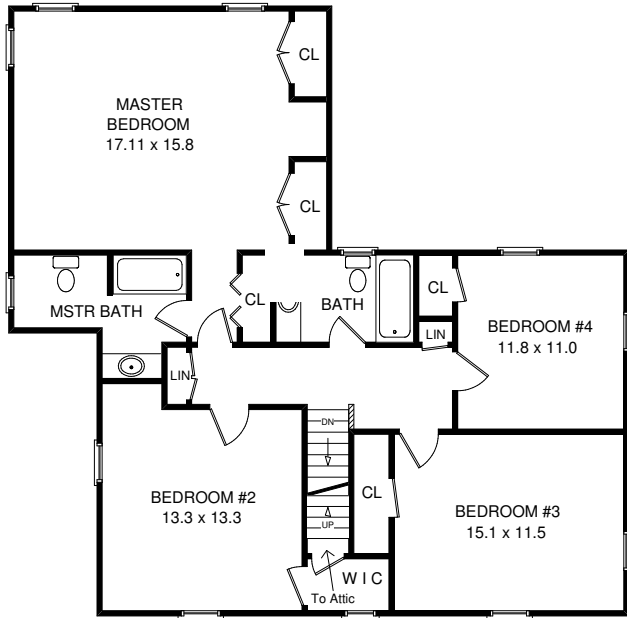

The Floor Plan | 68 Chandler Road | Chatham Borough

Second Floor

First Floor

Lower Level

**Noreen Ryan**  
Sales Associate  
Cell 973.477.1086  
Email [nryan@turpinrealtors.com](mailto:nryan@turpinrealtors.com)