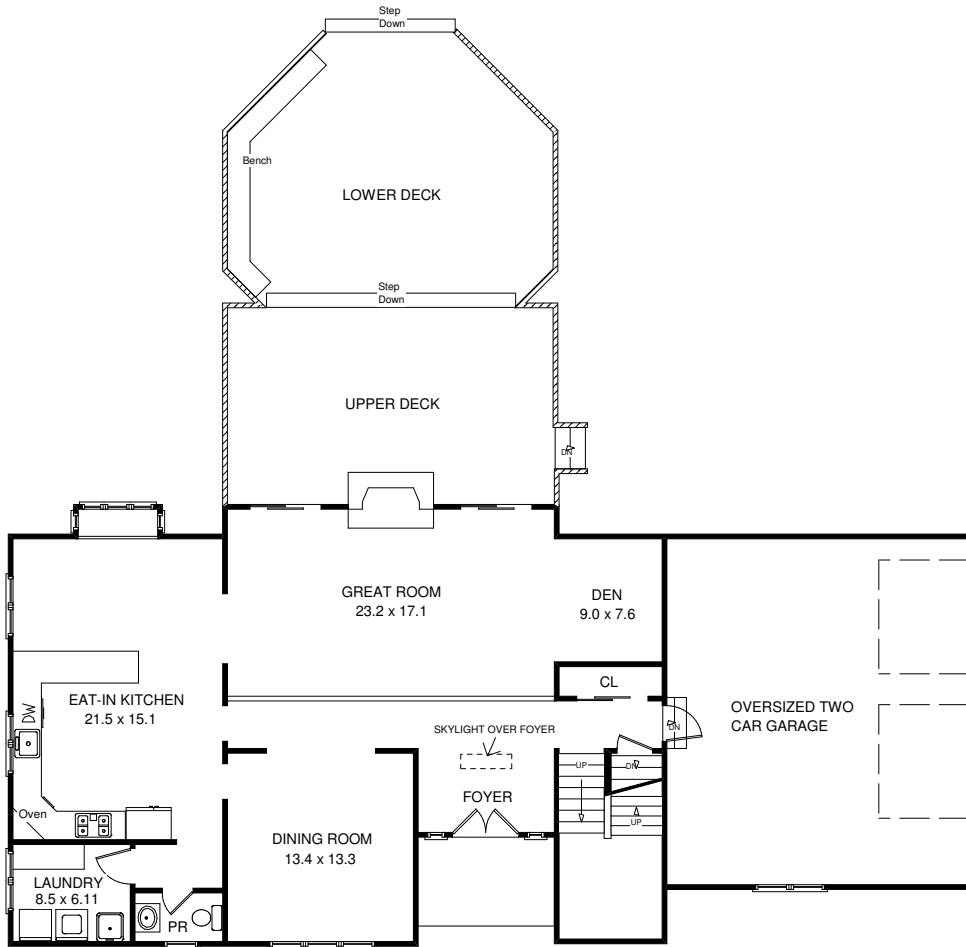

The Floor Plan | 43 Darren Drive | Basking Ridge

First Floor

Lower Level

Linda DiForio

Sales Associate

Cell 973.598.5586

ldiforio@turpinrealtors.com

Noreen Ryan

Sales Associate

Cell 973.477.1086

nryan@turpinrealtors.com

Floor plan for illustration purposes only. Room positions and dimensions are approximate and subject to errors and omissions.