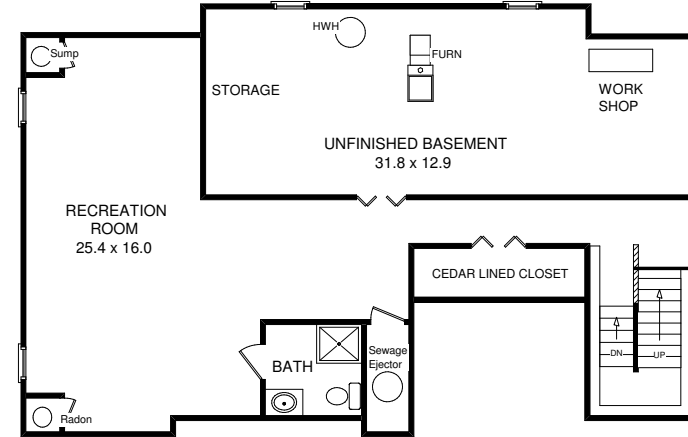

The Floor Plan | 43 Darren Drive | Basking Ridge

First Floor

Lower Level

Linda DiForio

Sales Associate

Cell 973.598.5586

ldiforio@turpinrealtors.com

Noreen Ryan

Sales Associate

Cell 973.477.1086

nryan@turpinrealtors.com

Floor plan for illustration purposes only. Room positions and dimensions are approximate and subject to errors and omissions.