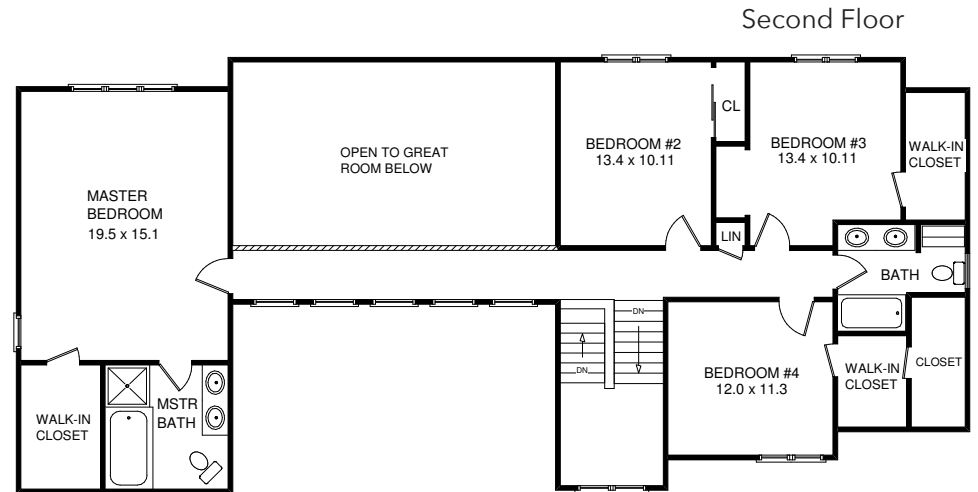

The Floor Plan | 43 Darren Drive | Basking Ridge

First Floor

Lower Level

Linda DiForio

Sales Associate

Cell 973.598.5586

ldiforio@turpinrealtors.com

Noreen Ryan

Sales Associate

Cell 973.477.1086

nryan@turpinrealtors.com

Floor plan for illustration purposes only. Room positions and dimensions are approximate and subject to errors and omissions.