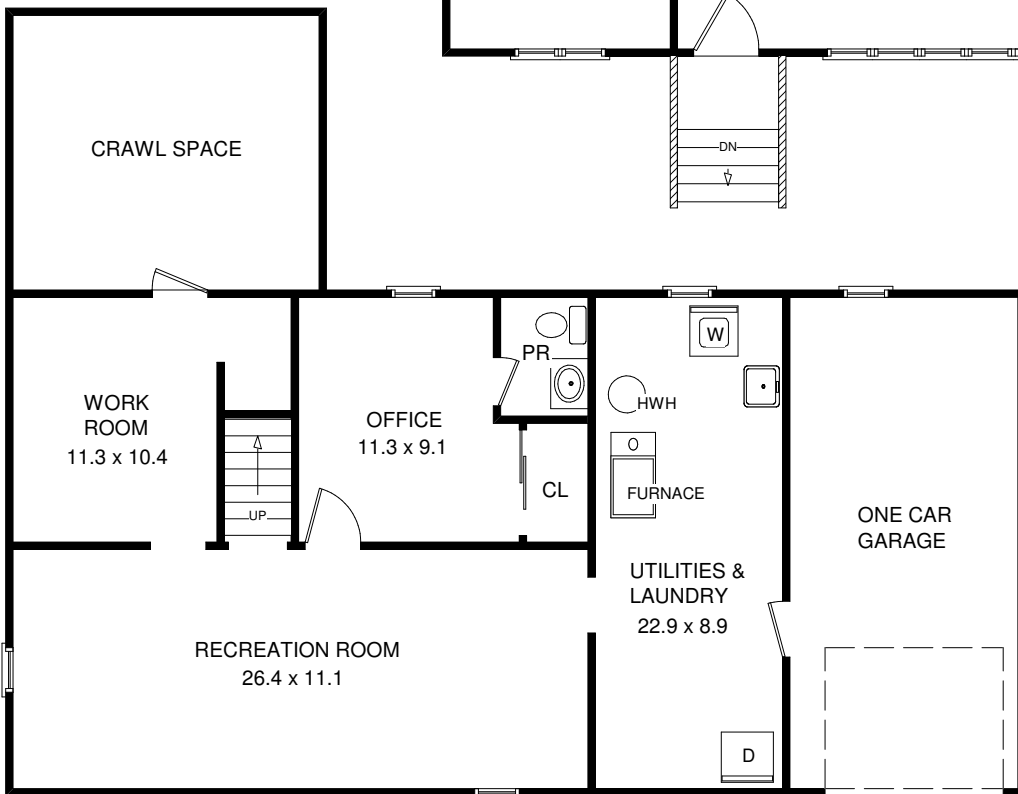

The Floor Plan | 5 Lynwood Place | Madison

Main Level

Lower Level

**Pamela Fairley**  
Sales Associates  
Cell 973-886-2414  
pfairley@turpinrealtors.com