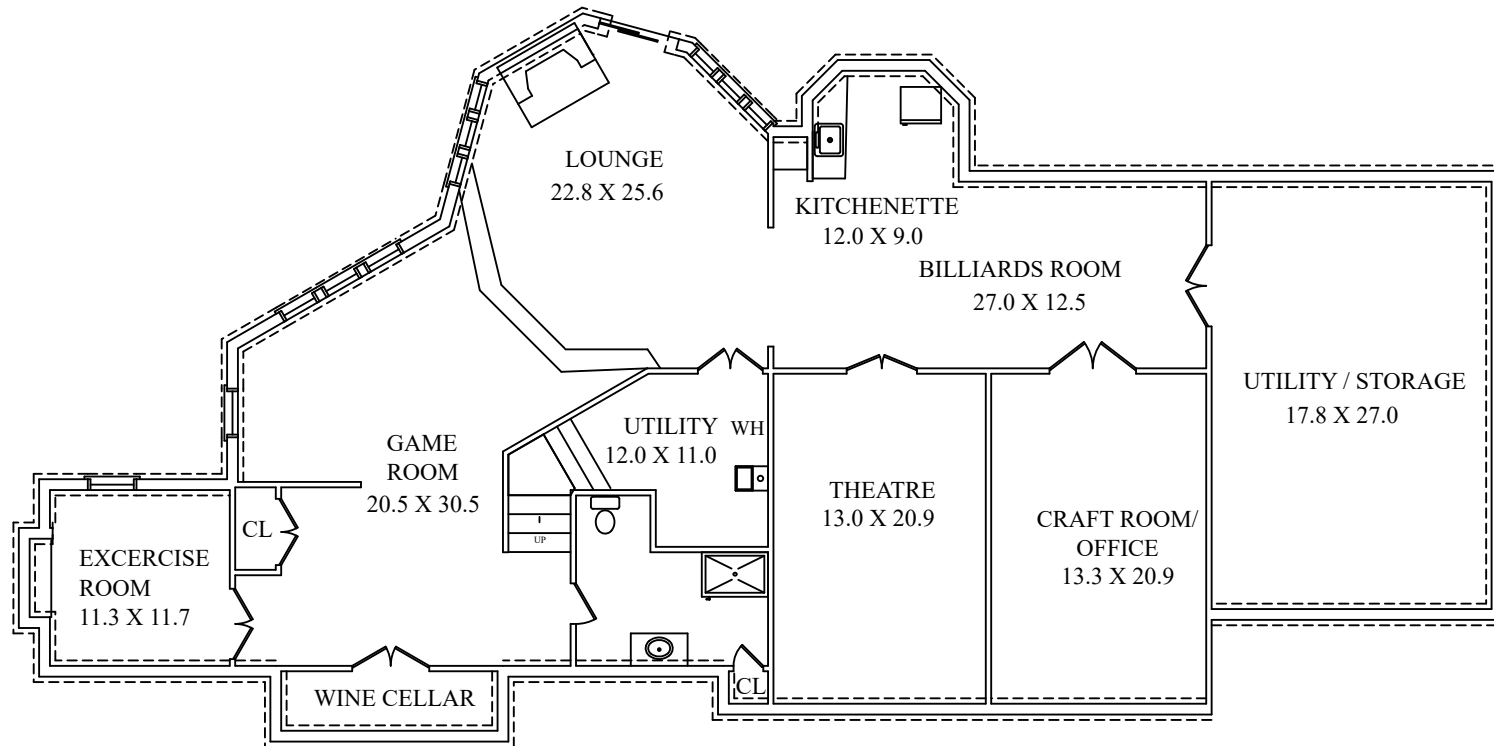

THE FLOOR PLAN

1800 Lamington Road
Bedminster Township, New Jersey

FIRST FLOOR - 3057 FINISHED SQ. FT.

NOT TO SCALE - This floor plan is provided for illustration purposes only.
Room positions and dimensions are approximate and should be independently measured for accuracy

THE FLOOR PLAN

1800 Lamington Road
Bedminster Township, New Jersey

SECOND FLOOR - 3377 FINISHED SQ.FT.

NOT TO SCALE - This floor plan is provided for illustration purposes only.
Room positions and dimensions are approximate and should be independently measured for accuracy

THE FLOOR PLAN
1800 Lamington Road
Bedminster Township, New Jersey

THIRD FLOOR - 1160 UNFINISHED SQ.FT.

THE FLOOR PLAN
1800 Lamington Road
Bedminster Township, New Jersey

LOWER LEVEL - 2290 FINISHED SQ.FT.