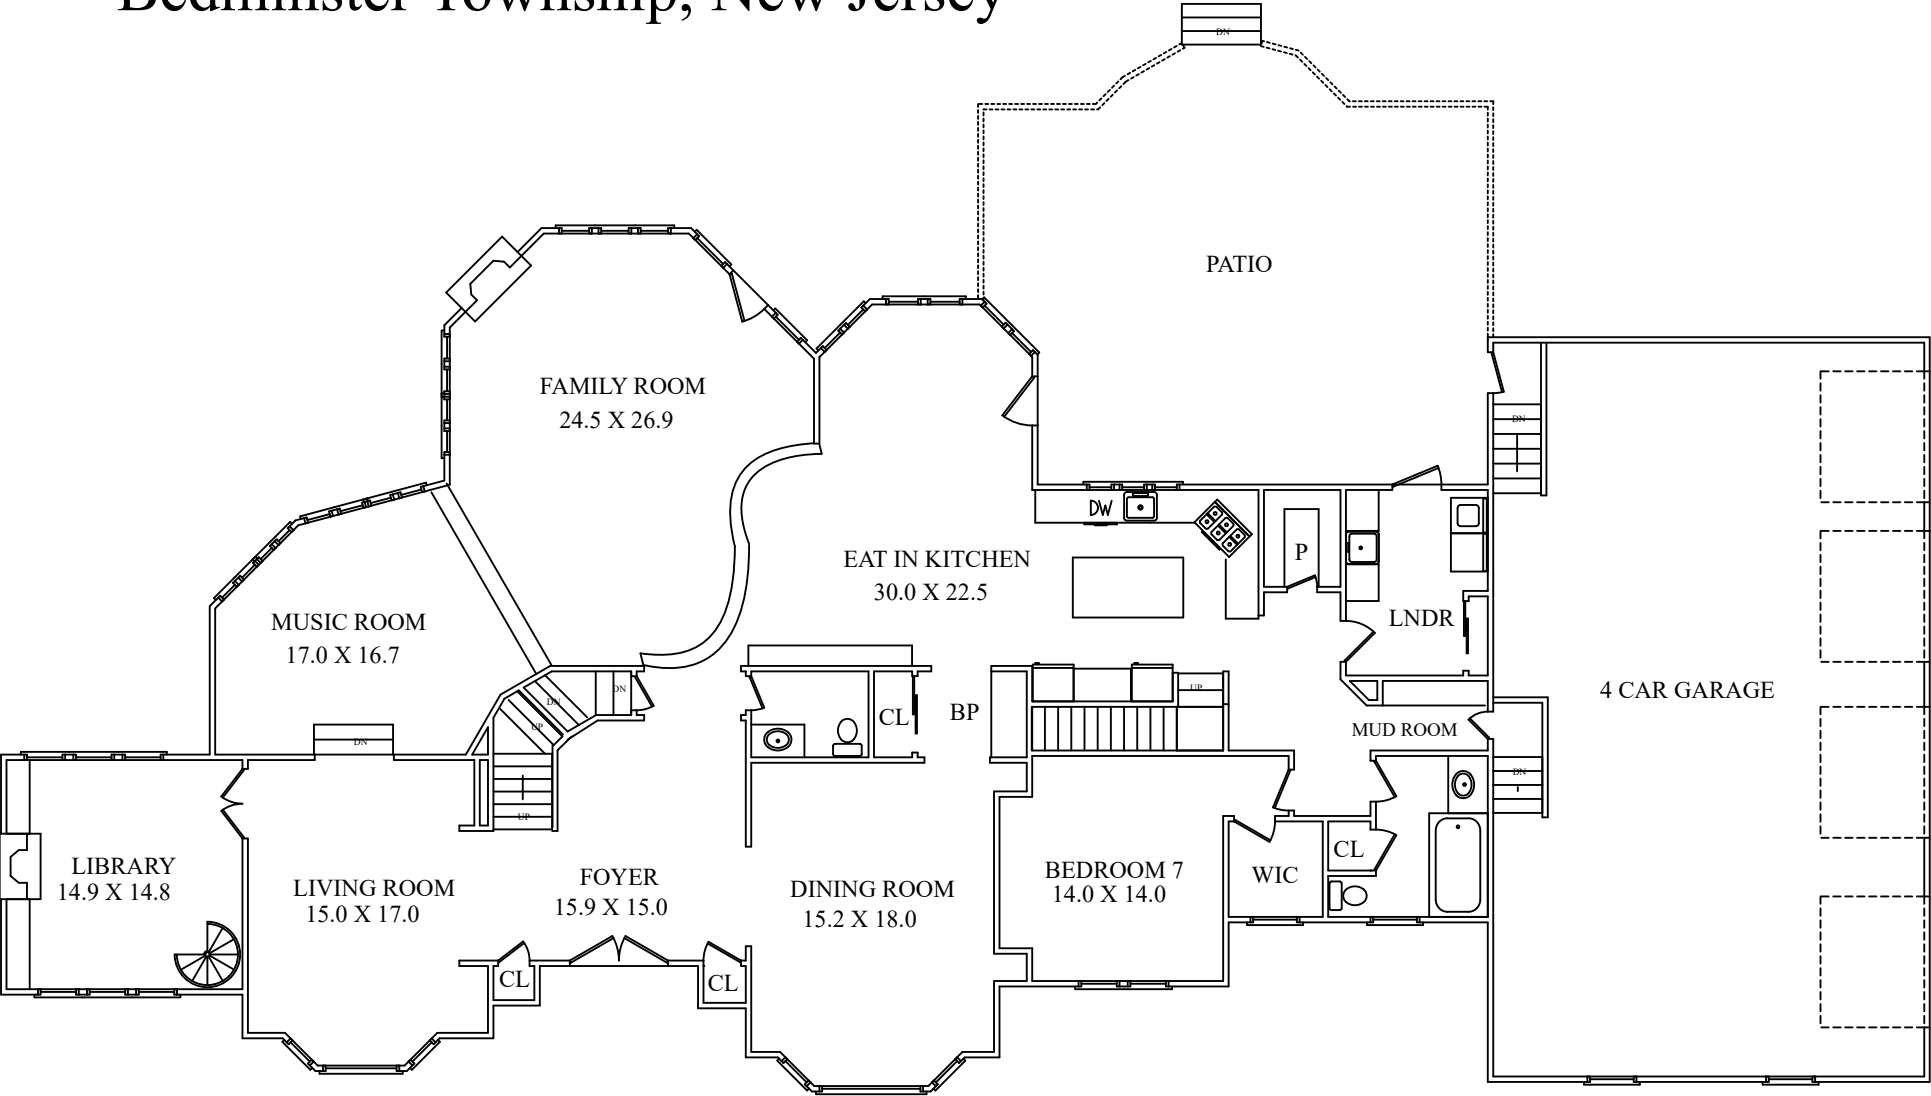

THE FLOOR PLAN

1800 Lamington Road
Bedminster Township, New Jersey

FIRST FLOOR - 3057 FINISHED SQ. FT.

NOT TO SCALE - This floor plan is provided for illustration purposes only.
Room positions and dimensions are approximate and should be independently measured for accuracy

THE FLOOR PLAN

1800 Lamington Road
Bedminster Township, New Jersey

SECOND FLOOR - 3377 FINISHED SQ.FT.

NOT TO SCALE - This floor plan is provided for illustration purposes only.
Room positions and dimensions are approximate and should be independently measured for accuracy

THE FLOOR PLAN
1800 Lamington Road
Bedminster Township, New Jersey

THIRD FLOOR - 1160 UNFINISHED SQ.FT.

THE FLOOR PLAN
1800 Lamington Road
Bedminster Township, New Jersey

LOWER LEVEL - 2290 FINISHED SQ.FT.