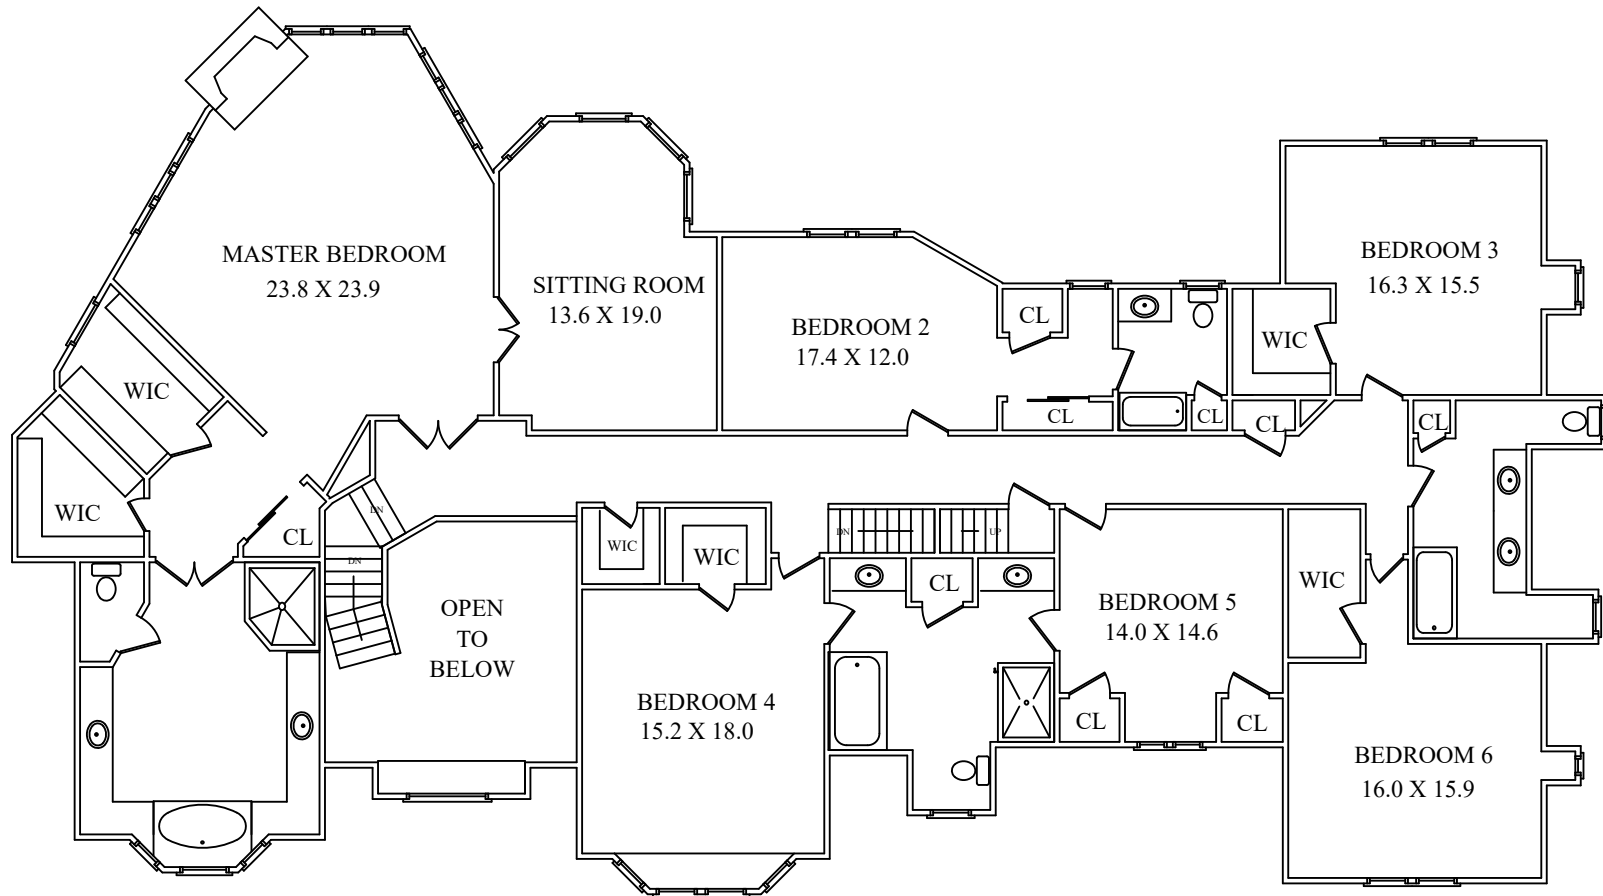

THE FLOOR PLAN

1800 Lamington Road
Bedminster Township, New Jersey

FIRST FLOOR - 3057 FINISHED SQ. FT.

NOT TO SCALE - This floor plan is provided for illustration purposes only.
Room positions and dimensions are approximate and should be independently measured for accuracy

THE FLOOR PLAN

1800 Lamington Road
Bedminster Township, New Jersey

SECOND FLOOR - 3377 FINISHED SQ.FT.

NOT TO SCALE - This floor plan is provided for illustration purposes only.
Room positions and dimensions are approximate and should be independently measured for accuracy

THE FLOOR PLAN
1800 Lamington Road
Bedminster Township, New Jersey

THIRD FLOOR - 1160 UNFINISHED SQ.FT.

THE FLOOR PLAN
1800 Lamington Road
Bedminster Township, New Jersey

LOWER LEVEL - 2290 FINISHED SQ.FT.