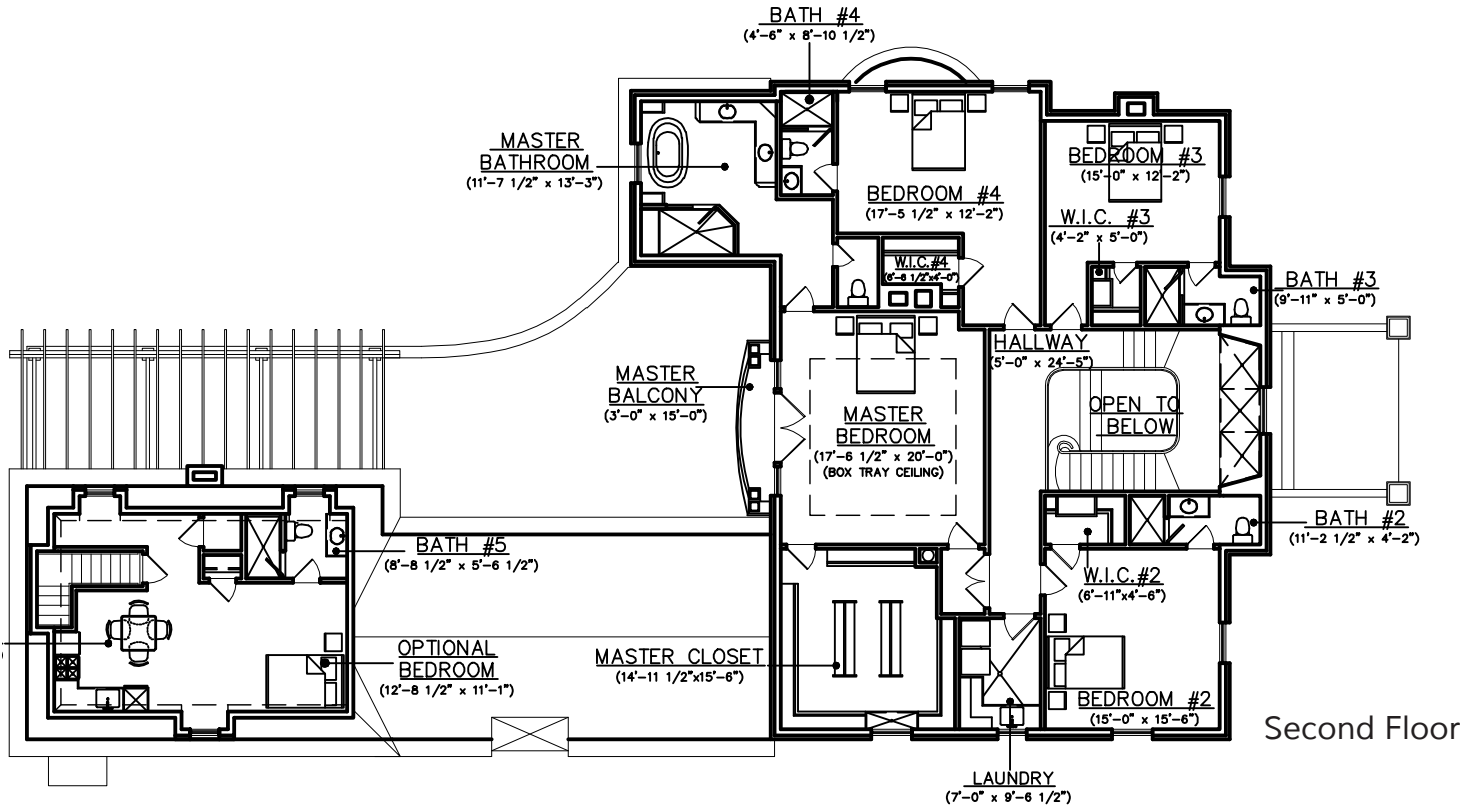

The Floor Plan | 246 Lafayette Avenue | Chatham Township

Lower Level

Broker Associate
 Cell: 973-476-7323
 Office: 973-635-5555 X324
 Email: bveeder@turpinrealtors.com