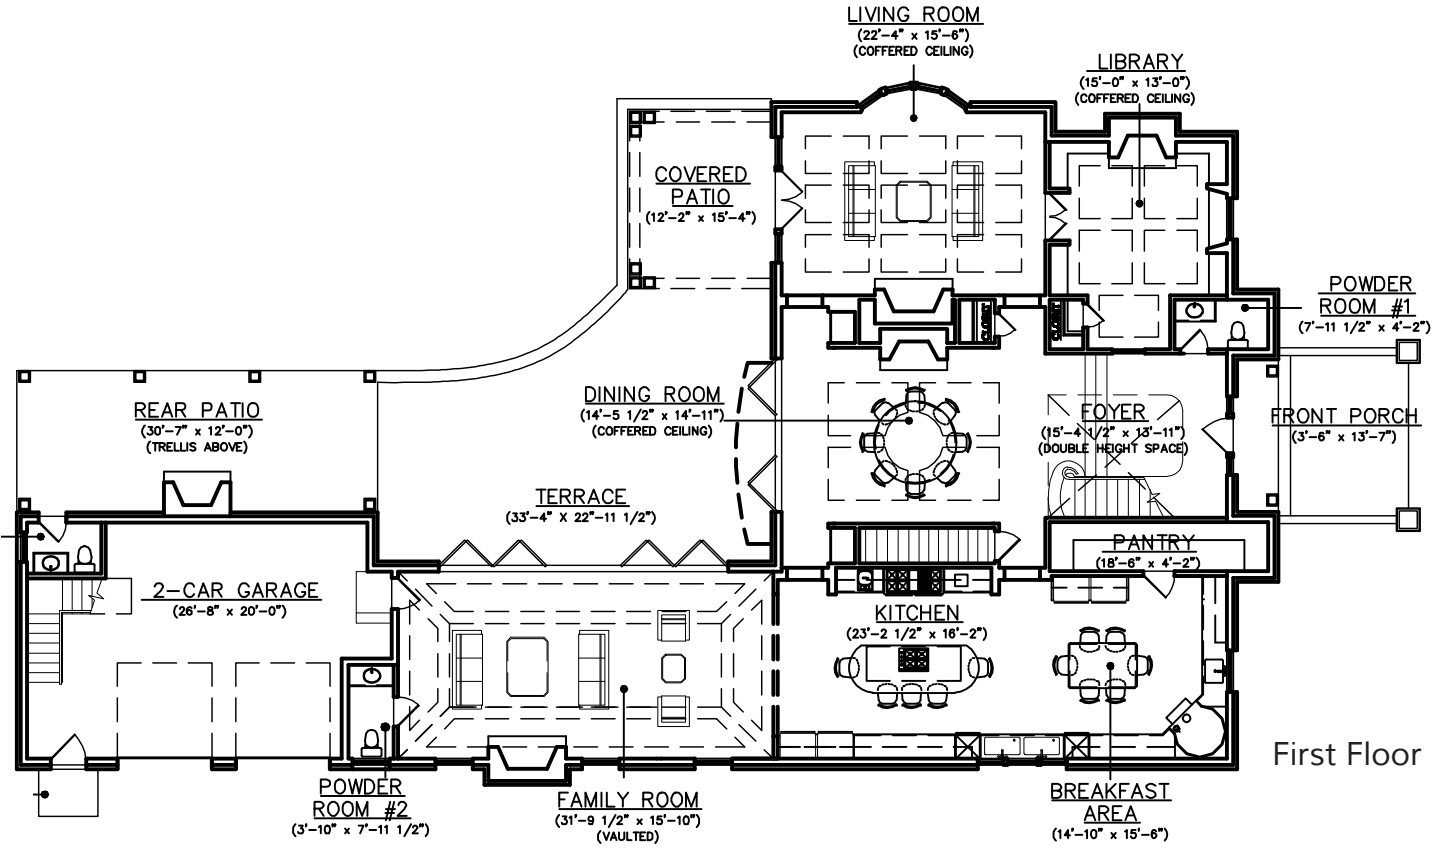

The Floor Plan | 246 Lafayette Avenue | Chatham Township

Lower Level

Broker Associate
 Cell: 973-476-7323
 Office: 973-635-5555 X324
 Email: bveeder@turpinrealtors.com