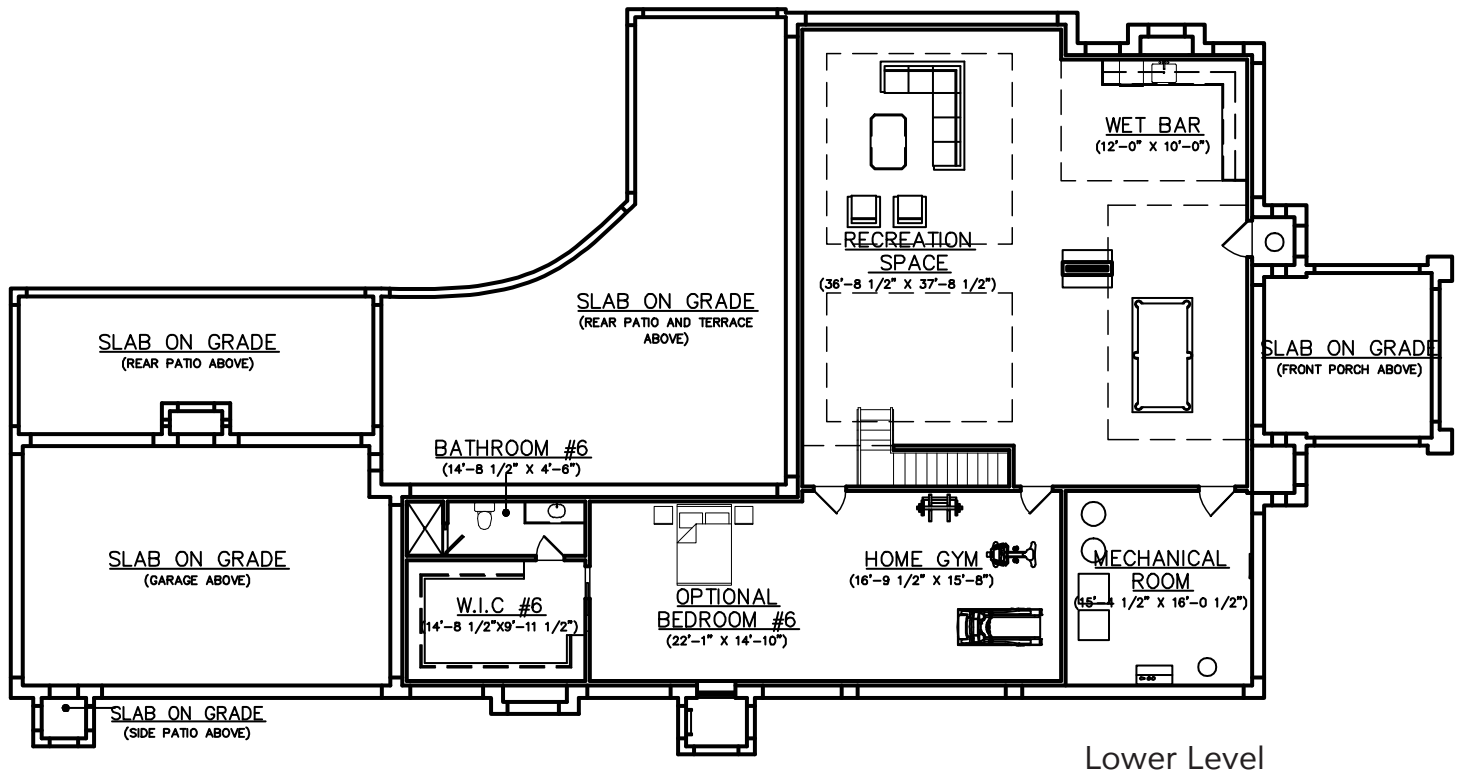

The Floor Plan | 246 Lafayette Avenue | Chatham Township

Lower Level

Broker Associate
 Cell: 973-476-7323
 Office: 973-635-5555 X324
 Email: bveeder@turpinrealtors.com